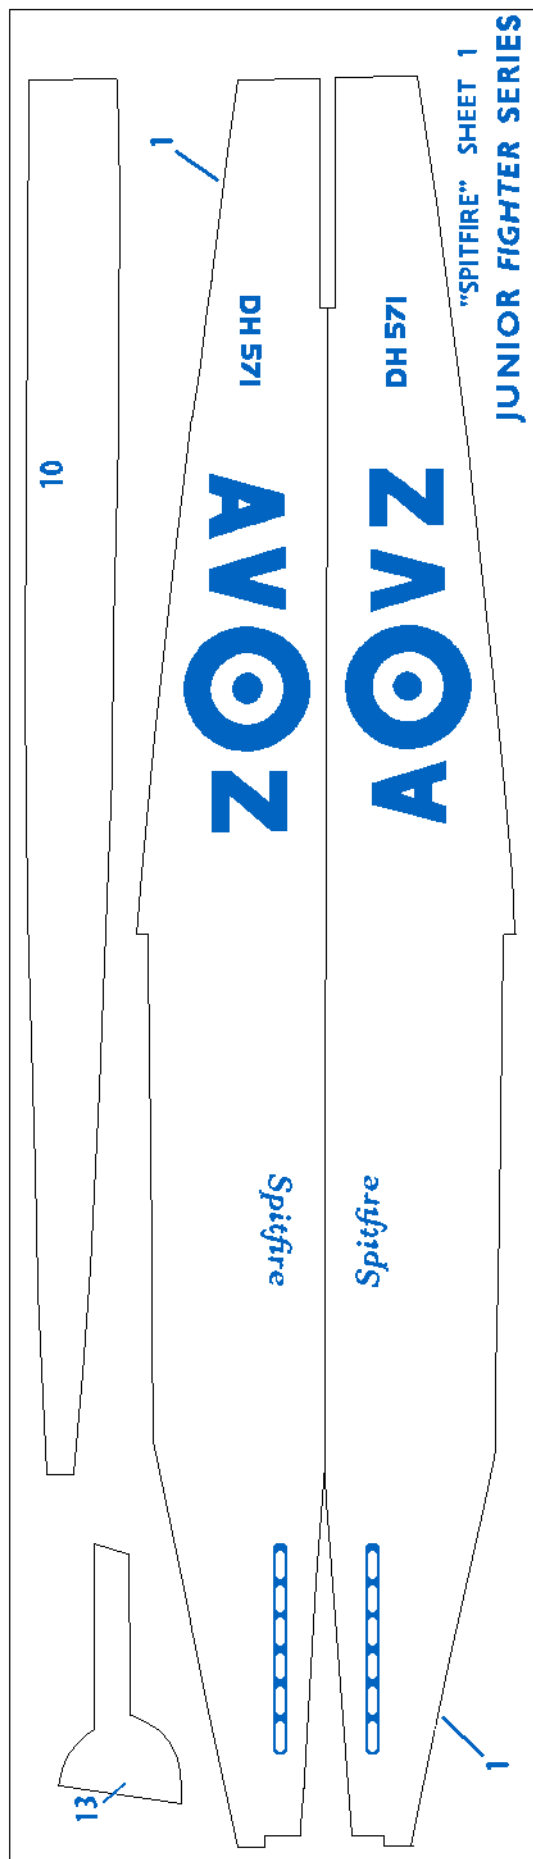

"SPITFIRE"
SHEET 2
JUNIOR FIGHTER SERIES

FROG
JUNIOR

0 50 mm 100

0 50 mm 100

JUNIOR FIGHTER SERIES
"SPITFIRE"
SHEET 3

0 50 mm 100

Balsa sheet in original kit is close to 1/20"

0 50 mm 100