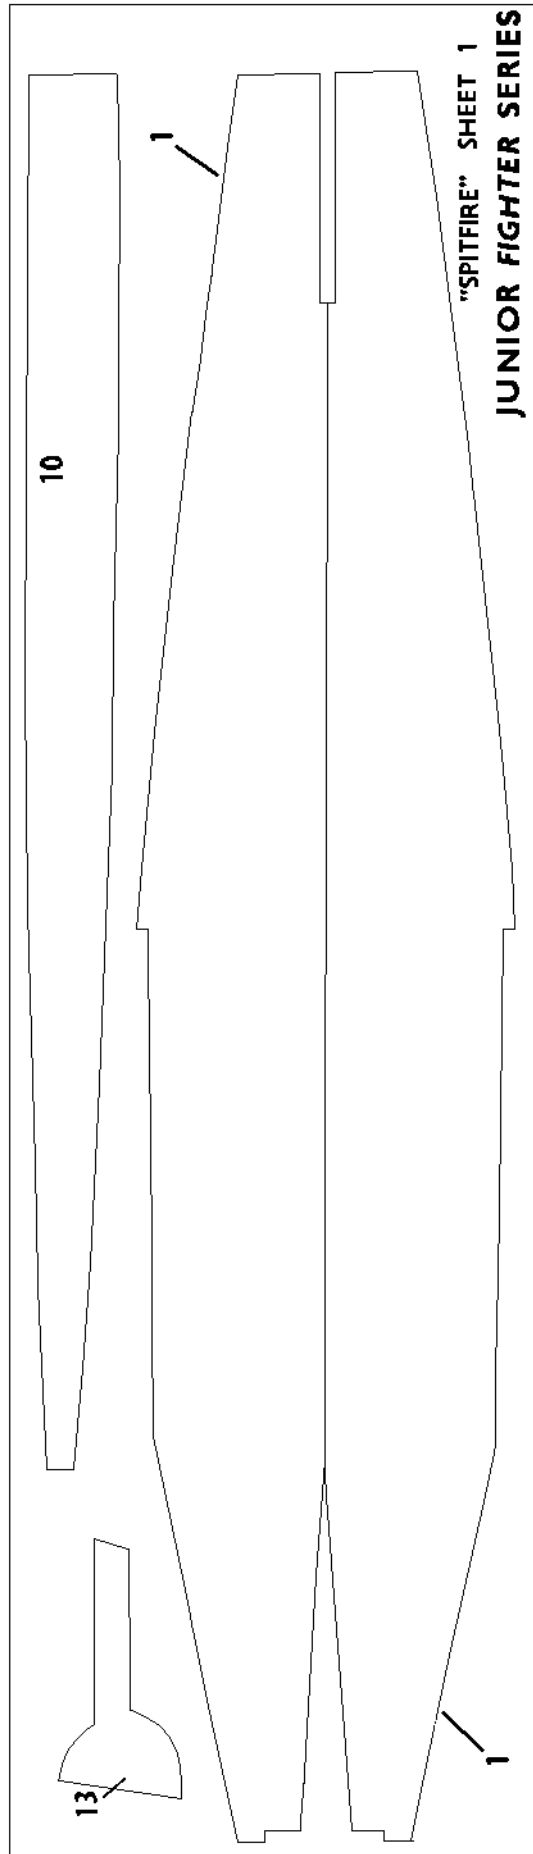

0 50 mm 100

0 50 mm 100

**JUNIOR FIGHTER SERIES**  
"SPITFIRE"  
SHEET 3

"SPITFIRE" SHEET 1  
JUNIOR FIGHTER SERIES

Balsa sheet in original kit is close to 1/20"

0 50 mm 100