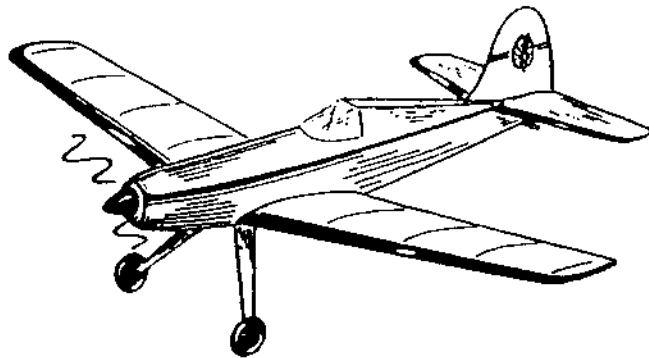

SI

**SENIOR
SERIES**

AVEN"

18" SPAN
RUBBER-POWERED

SIDE VIEW (Full size)

FIG. 1

18" SPAN
RUBBER-POWERED

Cat. No.
626 FK