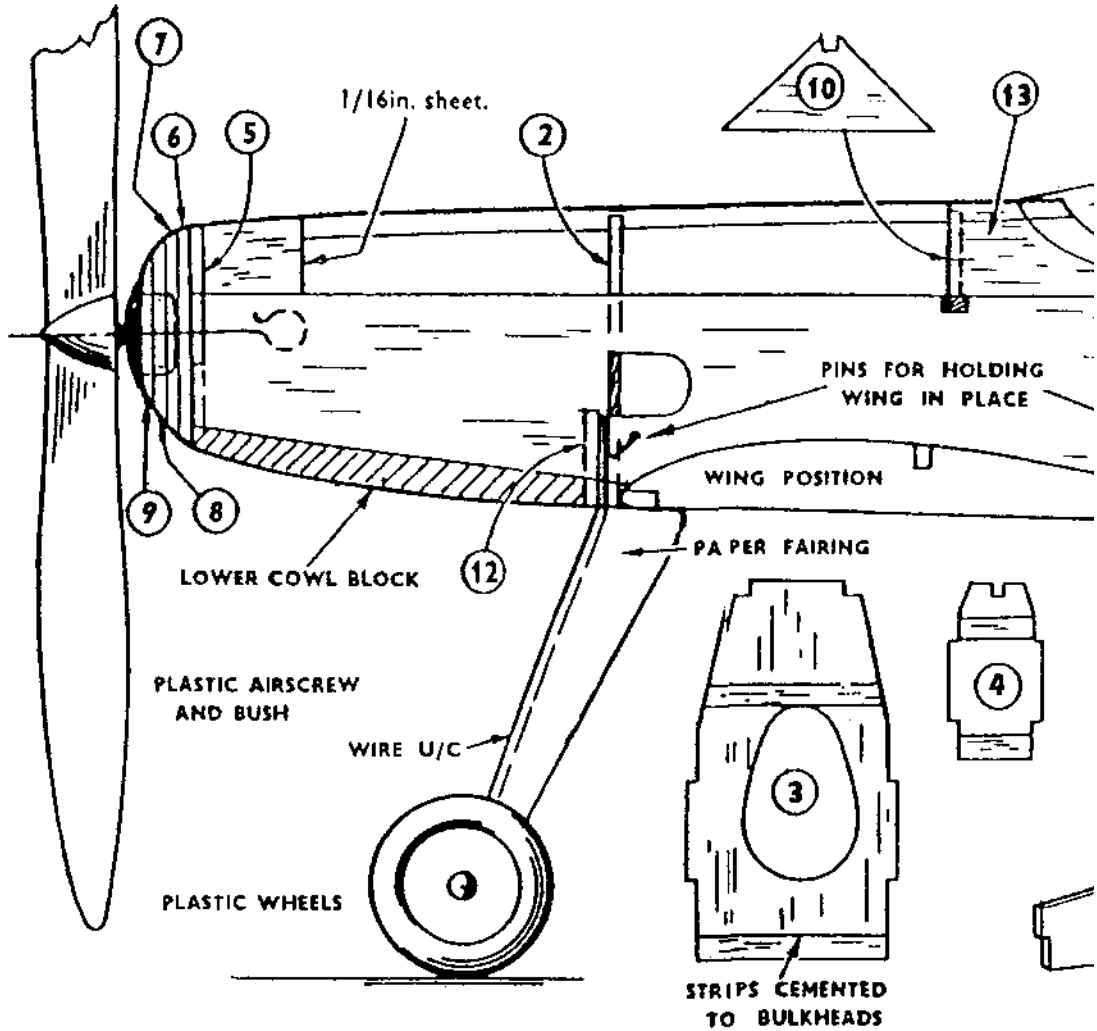

SI

**SENIOR
SERIES**

AVEN"

18" SPAN
RUBBER-POWERED

SIDE VIEW (Full size)

FIG. 1

18" SPAN
RUBBER-POWERED

Cat. No.
626 FK