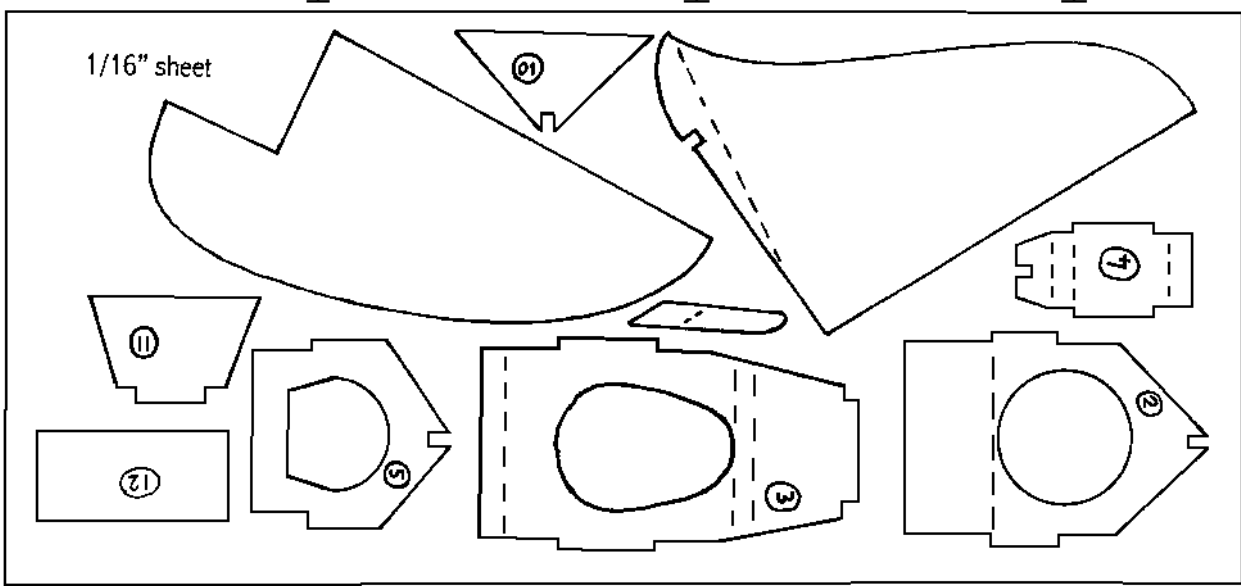

18" SPAN
RUBBER-POWERED

Cat. No.
626 FK

FIG. 2