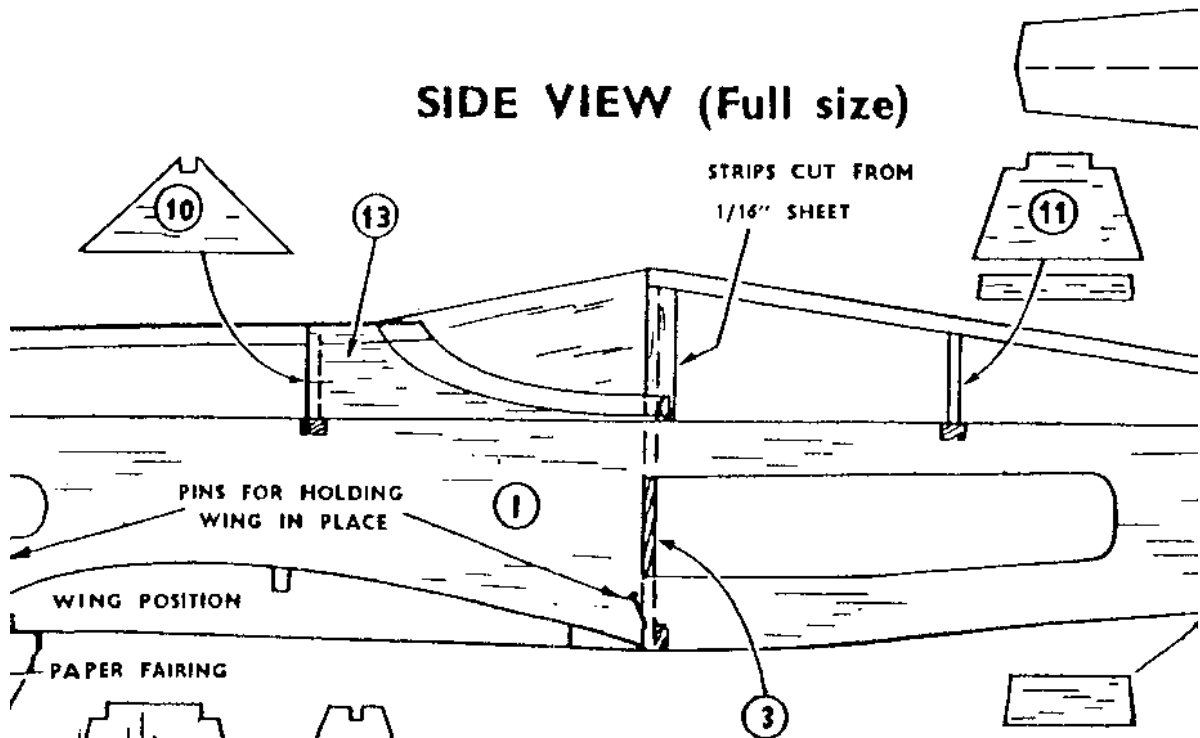

SI

**SENIOR
SERIES**

AVEN"

18" SPAN
RUBBER-POWERED

SIDE VIEW (Full size)

FIG. 1

18" SPAN
RUBBER-POWERED

Cat. No.
626 FK