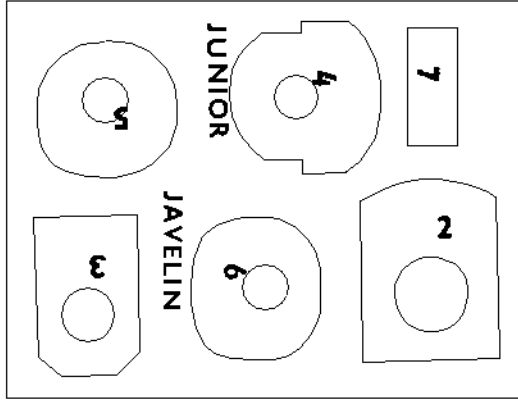

SHEET 1

1 OFF

**FROG JUNIOR
JAVELIN**

SHEET 3 1 OFF

Grain direction →

602 FK "Javelin"