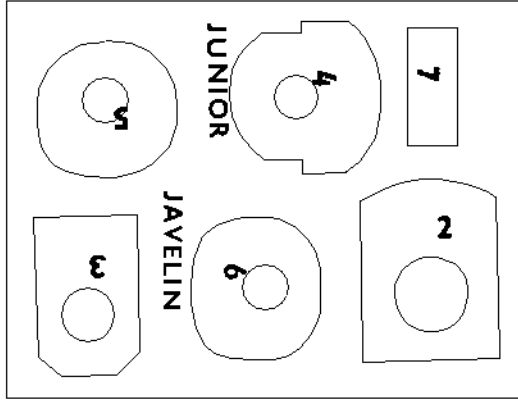

**FROG JUNIOR  
JAVELIN  
SHEET 3 1 OFF**

Grain direction →

602 FK "Javelin"