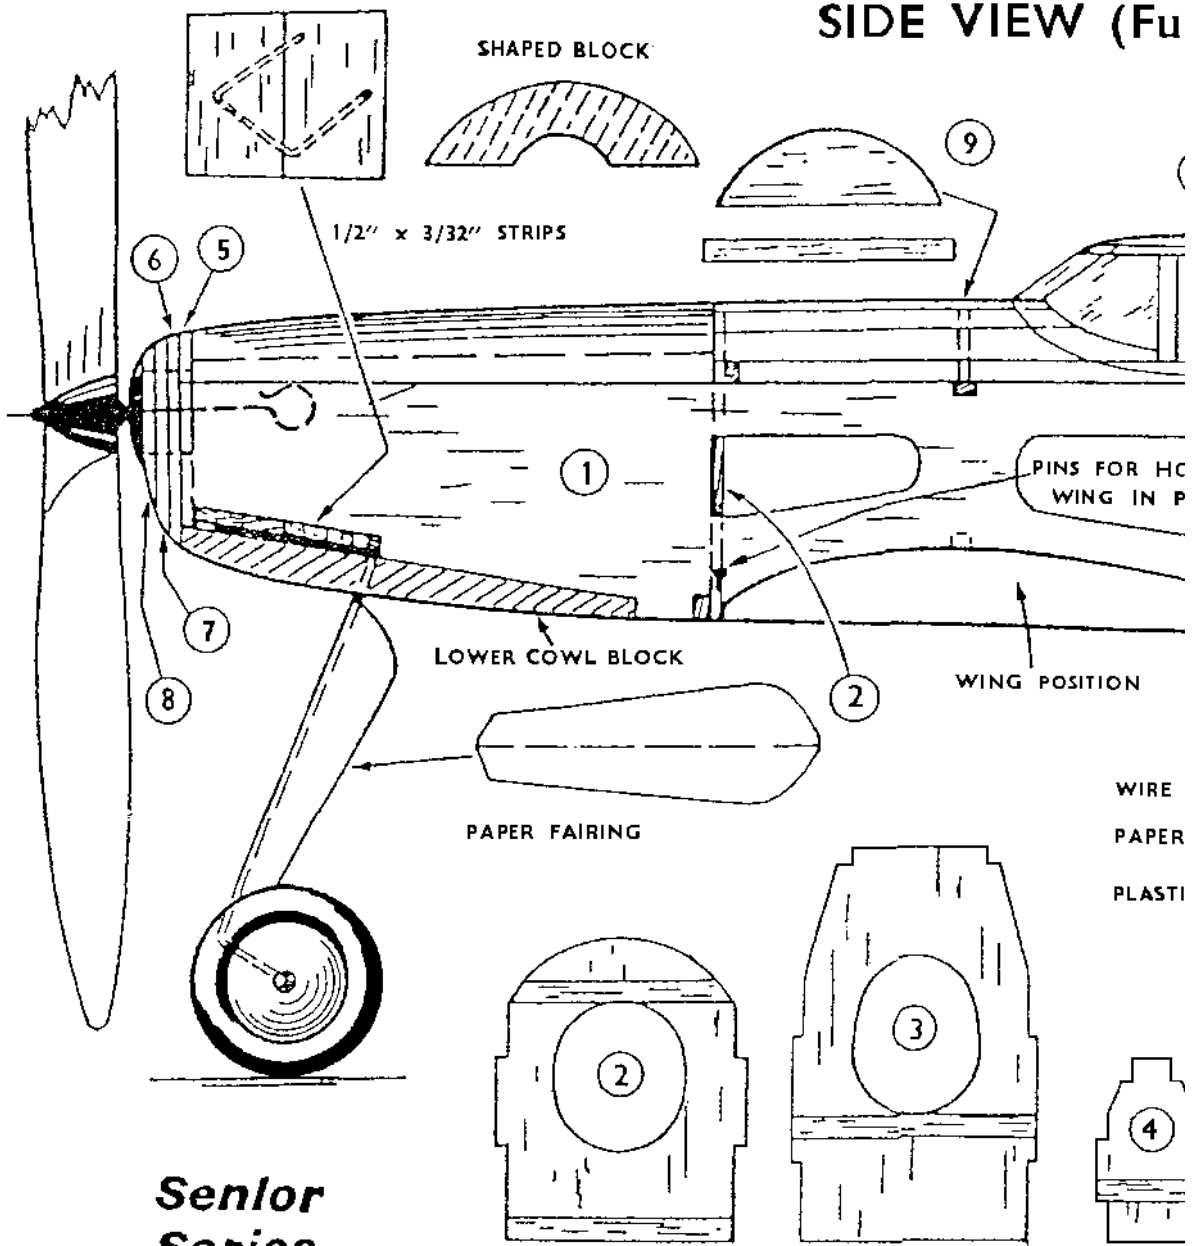

SIDE VIEW (Fu

VIEW OF FINISHED MODEL

ERON''

18" SPAI
RUBBER-PO

SIDE VIEW (Full size)

+

+

+

+

HERON

Tailplane

1/16" sheet balsa

Position of former 3

Main undercarriage pattern

18 swg spring wire

+