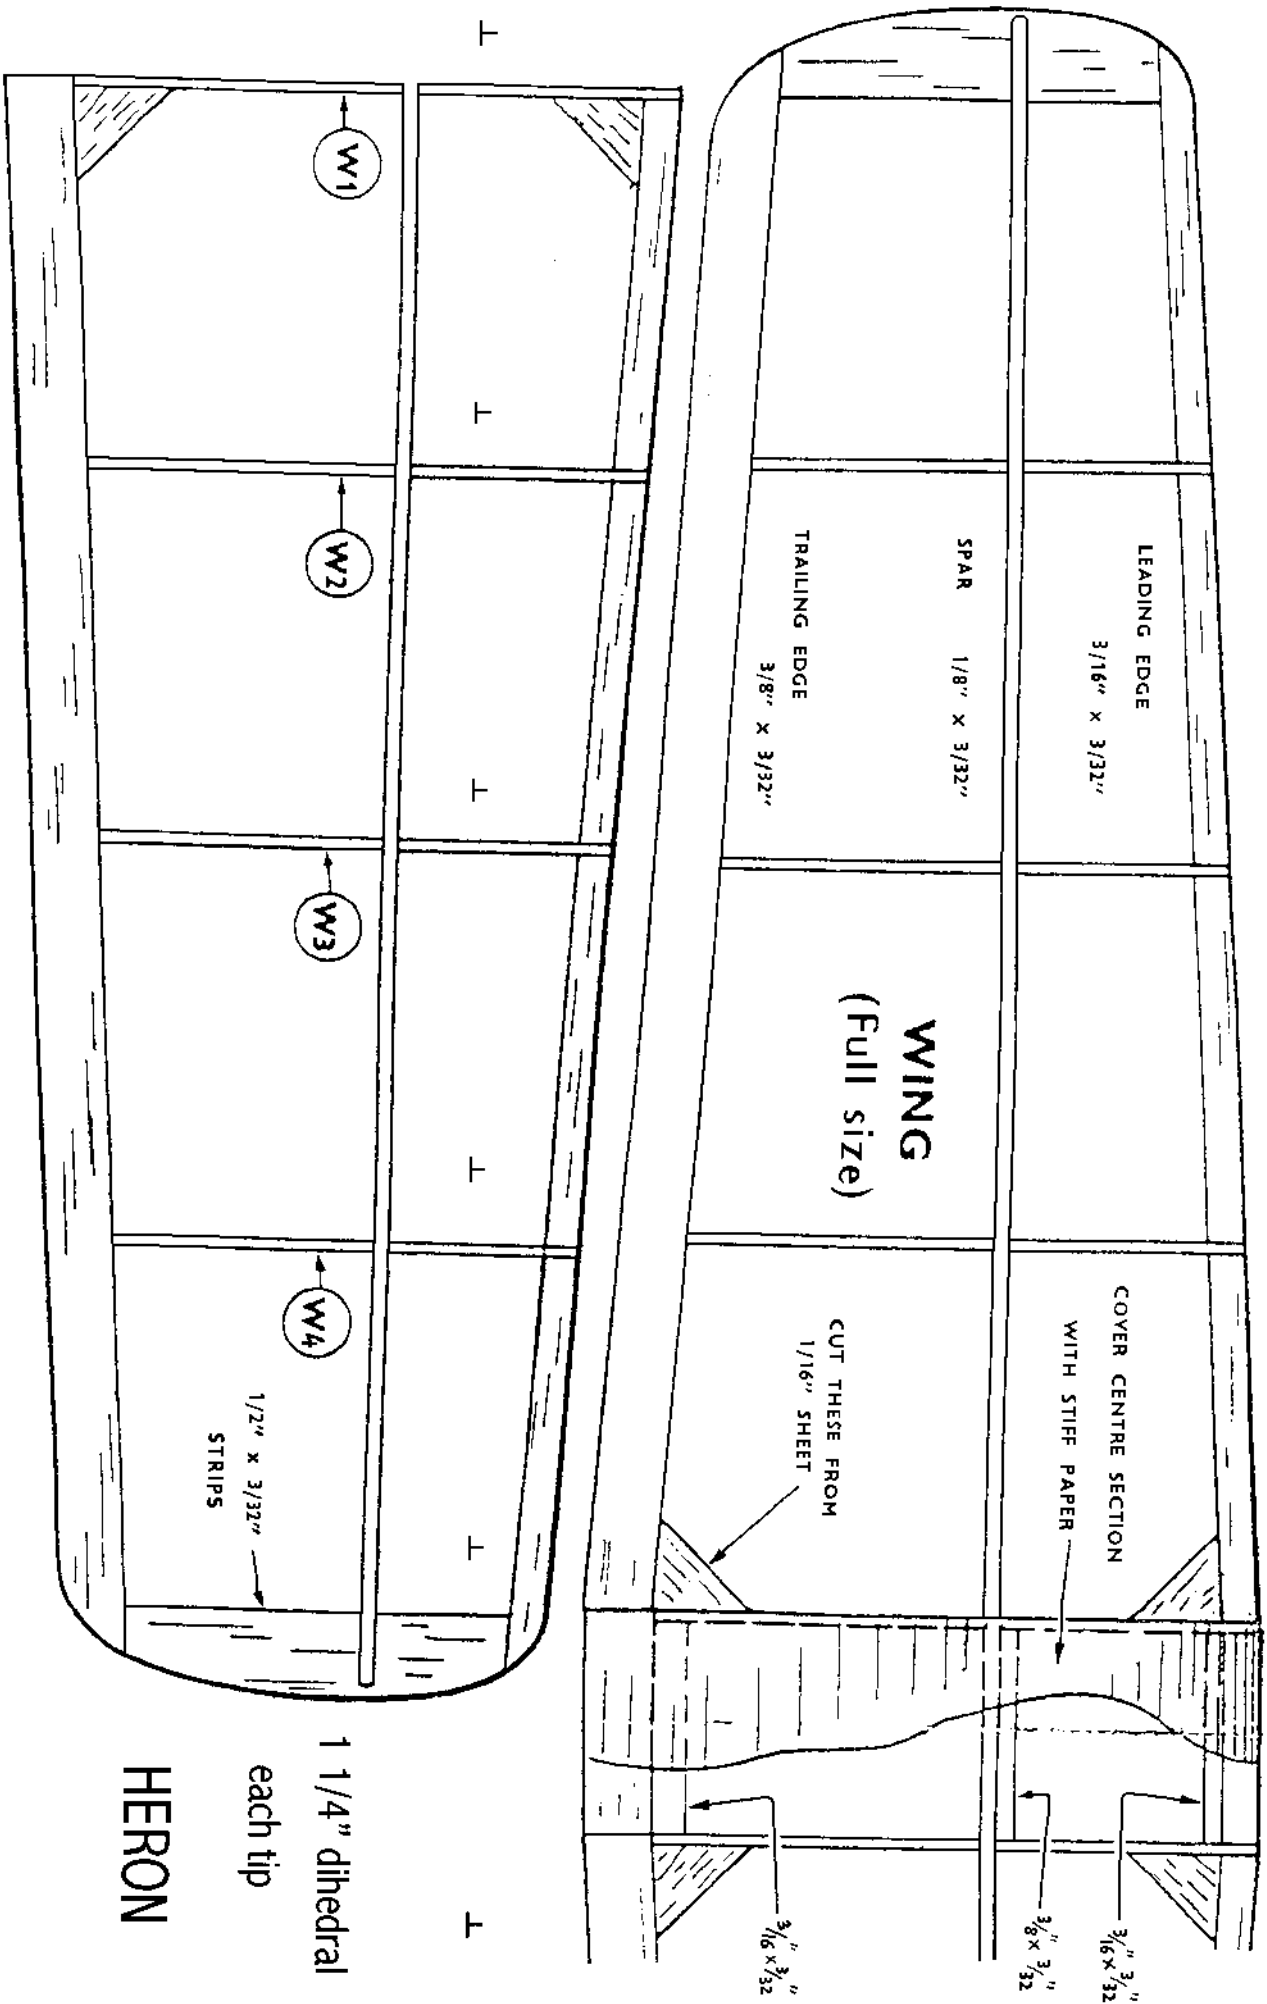

SIDE VIEW (Fu

VIEW OF FINISHED MODEL

ERON''

18" SPAI
RUBBER-PO

SIDE VIEW (Full size)

+

+

+

+

HERON

Tailplane

1/16" sheet balsa

Position of former 3

Main undercarriage pattern

18 swg spring wire

+

T

T

T

T

+

Heron
1/16" sheet

+

+