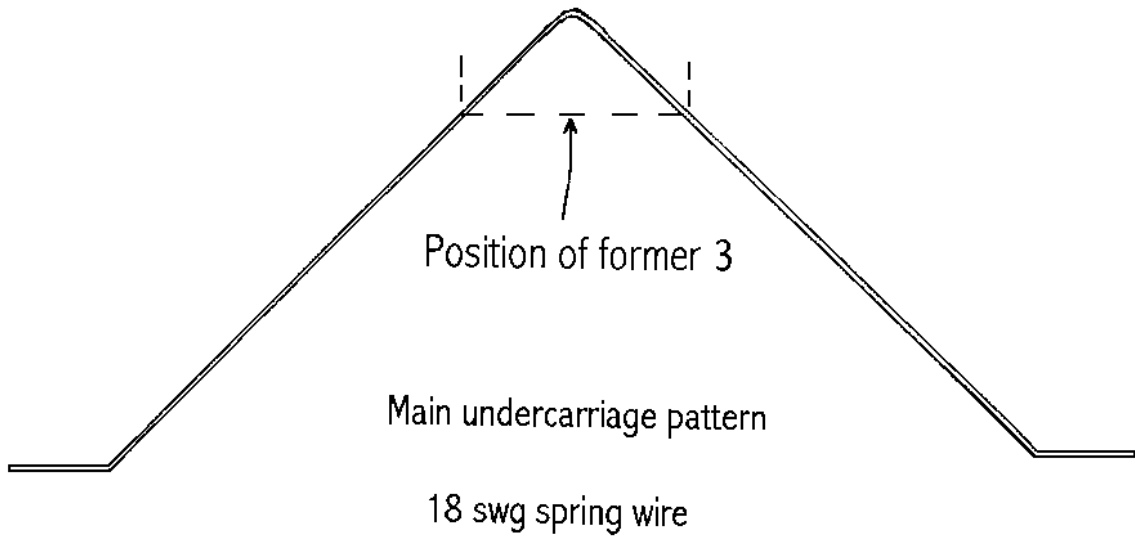

Position of former 3

Main undercarriage pattern

18 swg spring wire