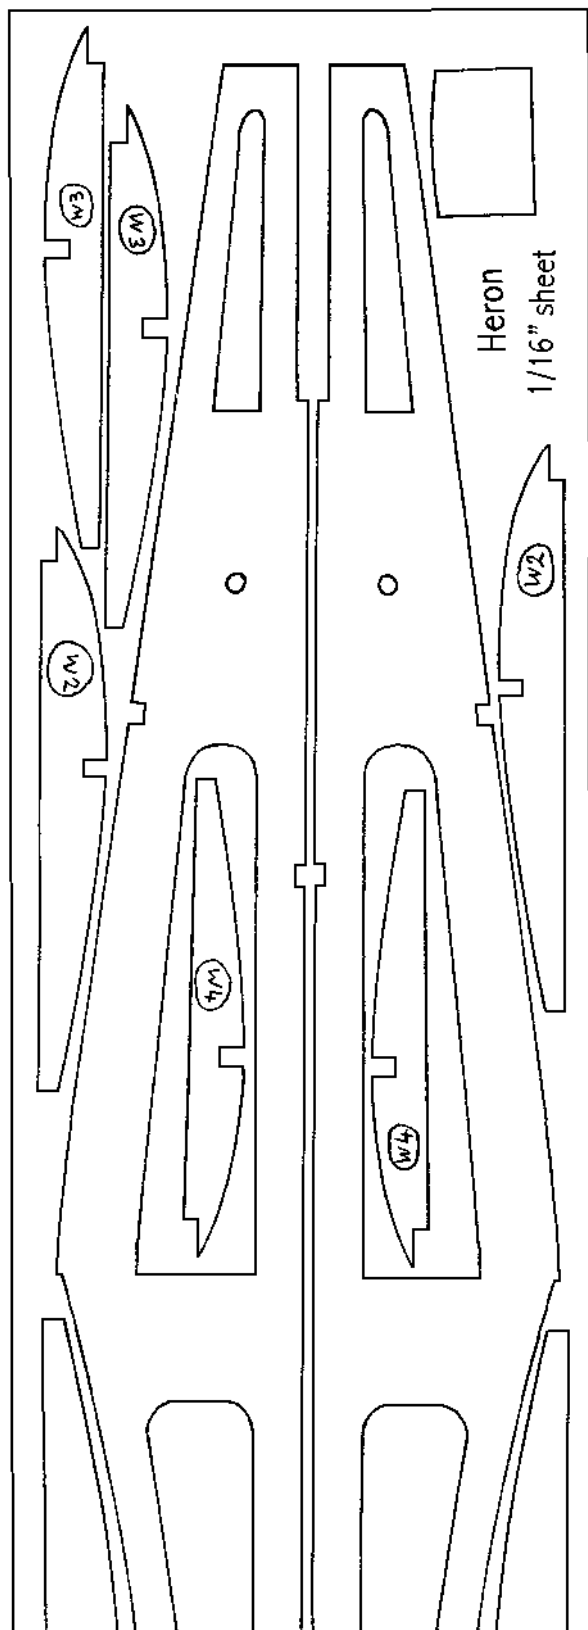

SIDE VIEW (Fu

VIEW OF FINISHED MODEL

ERON''

18" SPAI
RUBBER-PO

SIDE VIEW (Full size)

+

+

+

+

HERON

Tailplane

1/16" sheet balsa

Position of former 3

Main undercarriage pattern

18 swg spring wire

+

T

T

T

T

+

Heron
1/16" sheet

+

+