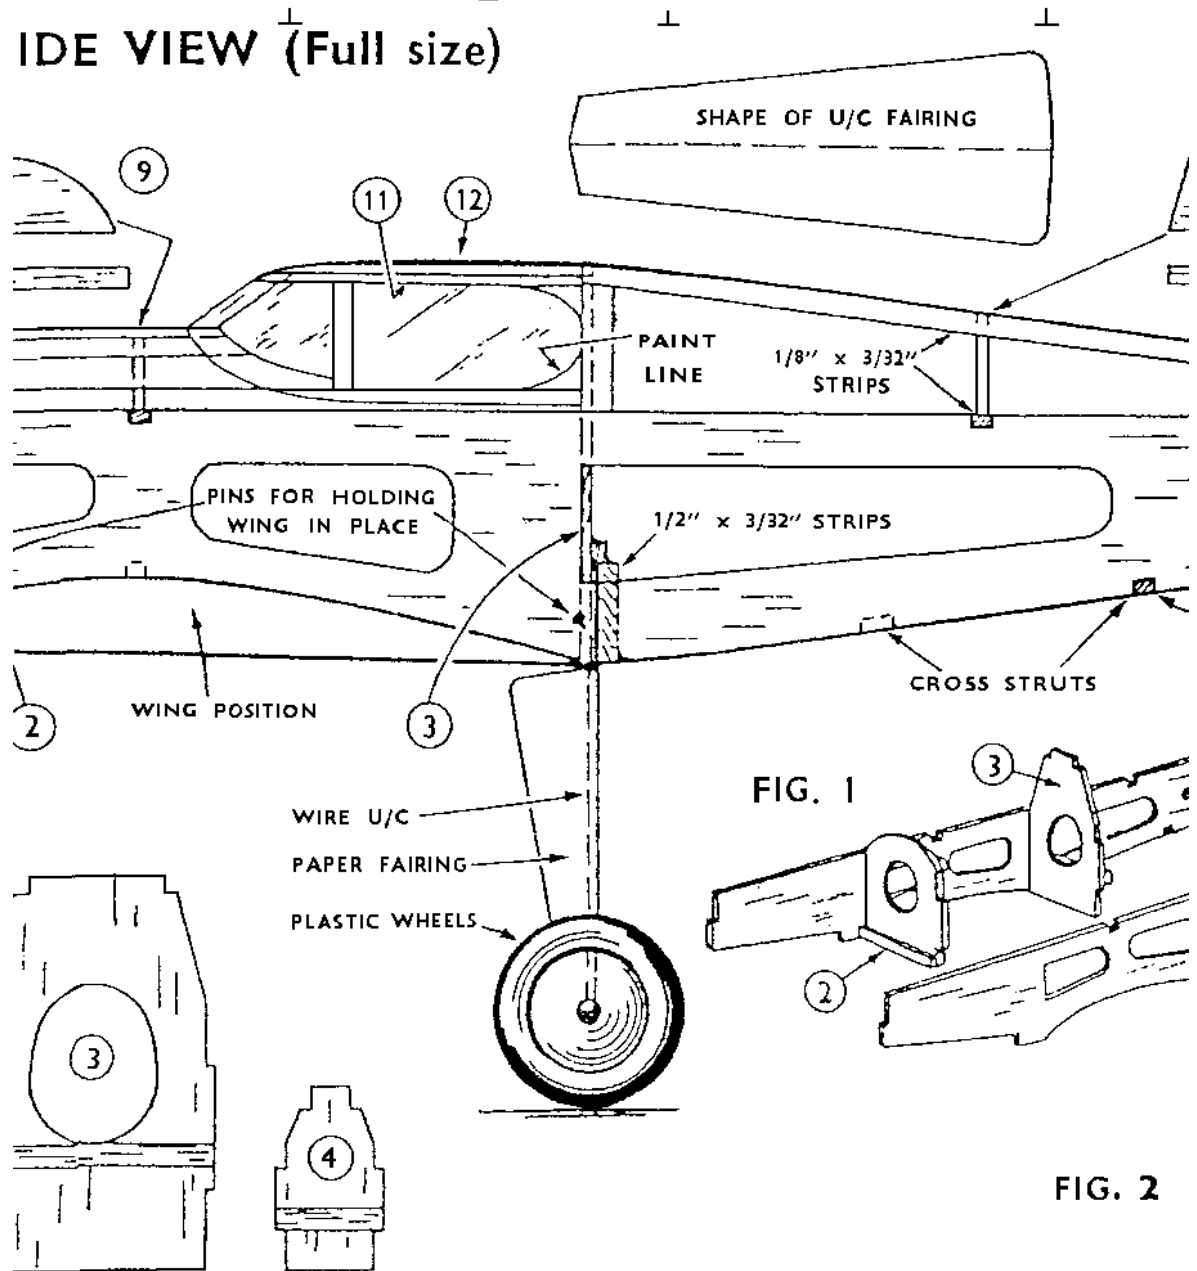

SIDE VIEW (Fu

VIEW OF FINISHED MODEL

ERON''

18" SPAI
RUBBER-PO

SIDE VIEW (Full size)

+

+

+

+

HERON

Tailplane

1/16" sheet balsa

Position of former 3

Main undercarriage pattern

18 swg spring wire

+