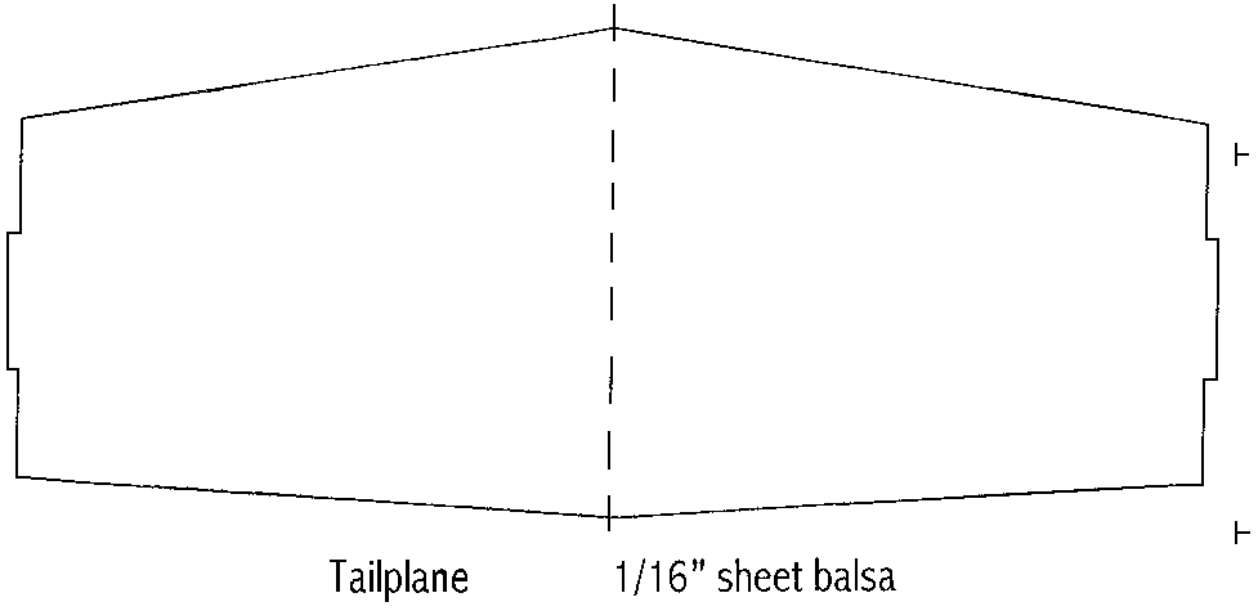

+

+

+

+

HERON

Tailplane

1/16" sheet balsa