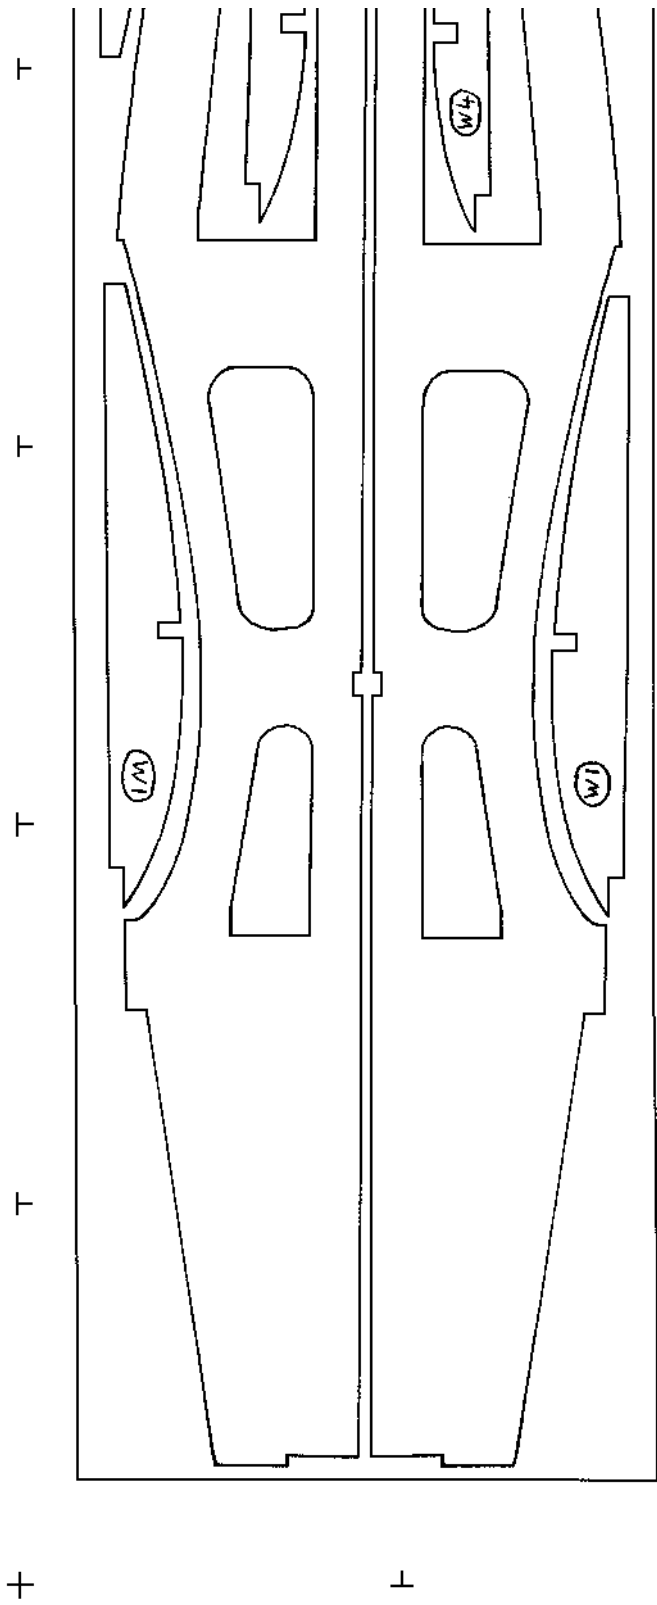

SIDE VIEW (Fu

VIEW OF FINISHED MODEL

ERON''

18" SPAI
RUBBER-PO

SIDE VIEW (Full size)

+

+

+

+

HERON

Tailplane

1/16" sheet balsa

Position of former 3

Main undercarriage pattern

18 swg spring wire

+

T

T

T

T

+

Heron
1/16" sheet

+

+